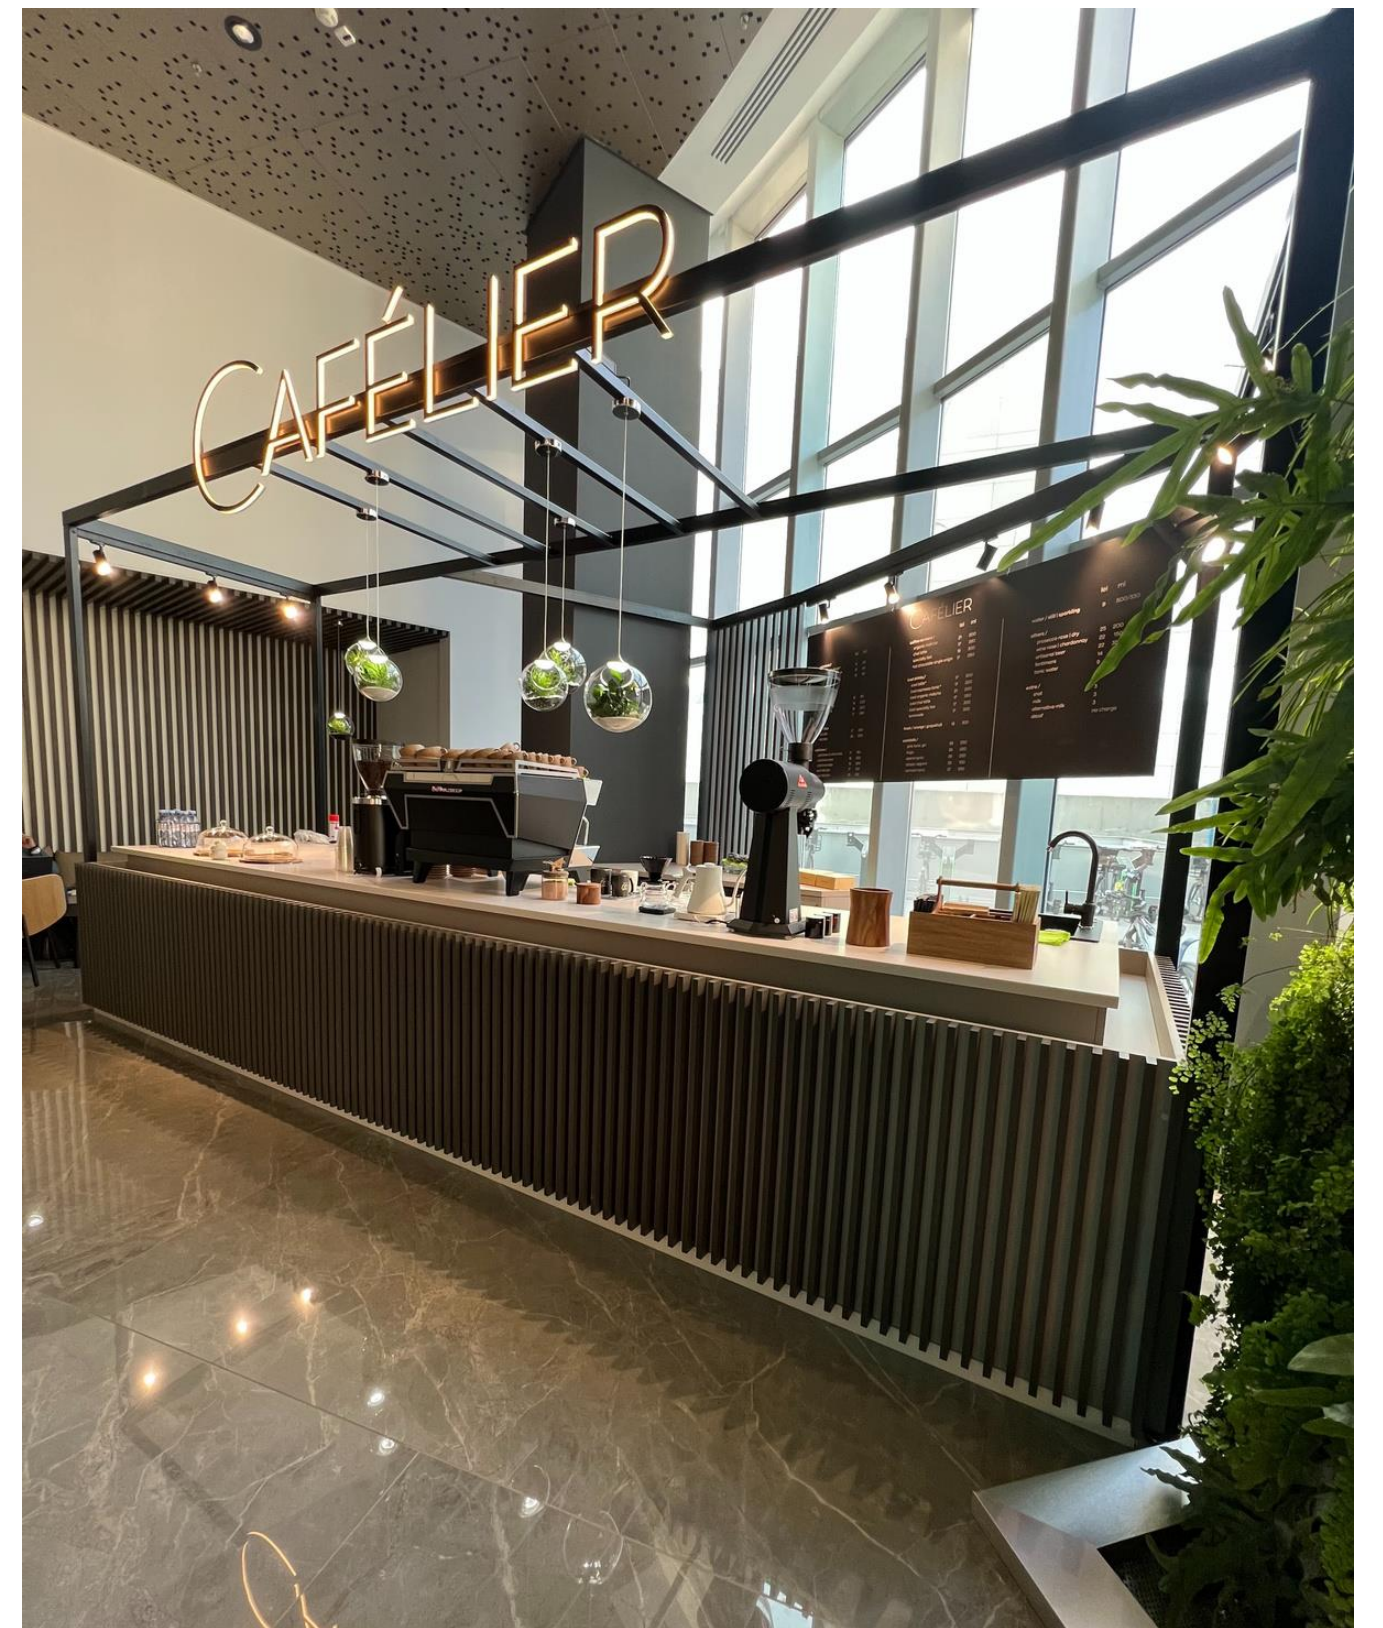

Copyright © 2019 Rusu Dumitru Costinel. www.costinrusu.ro. All rights reserved

HENRI COANDA AIRPORT

HOTEL RADISSON BLU

HOTEL RADISSON BLU

HOTEL MERCURE, GALATI

HOTEL MERCURE, GALATI

CAFELIER

THE COFFEE SHOP